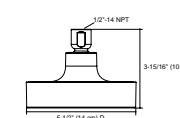

*Solo disponible con acabado de Polished Chrome (CP).