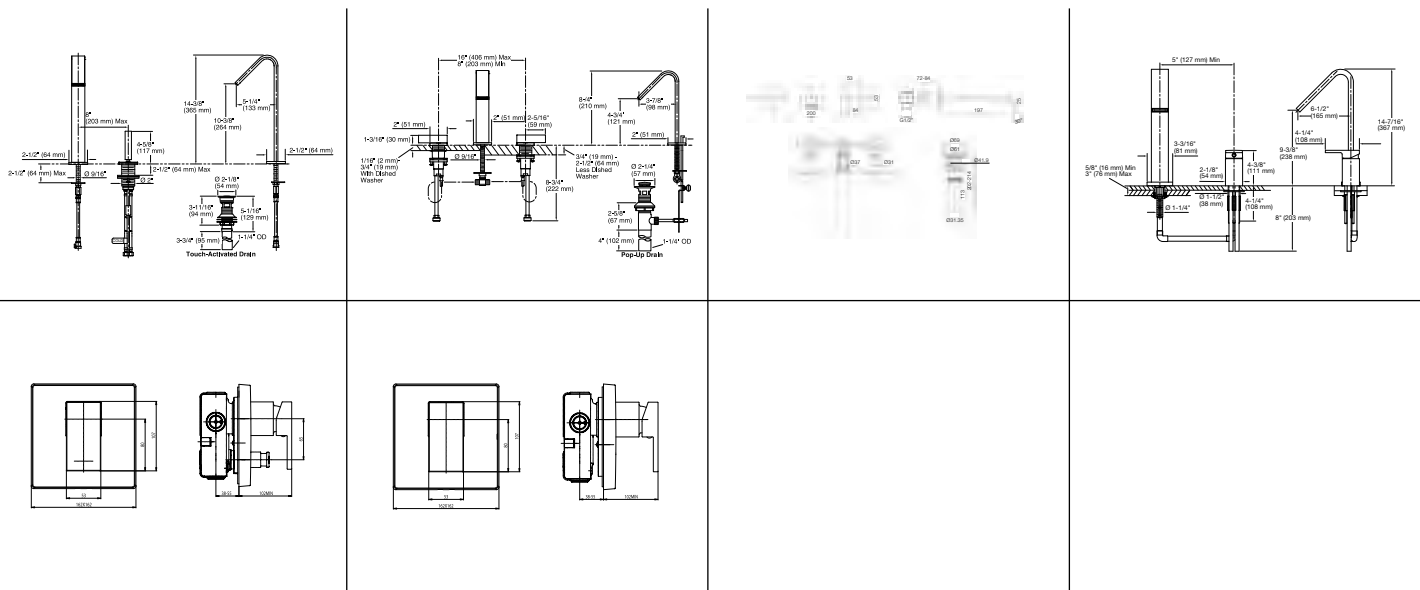

K-14683M-4

Polished Chrome (CP) Vibrant™ Polished Nickel (SN) Vibrant Brushed Nickel (BN)