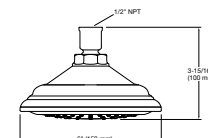

*Solo disponible con acabado de Polished Chrome (CP).